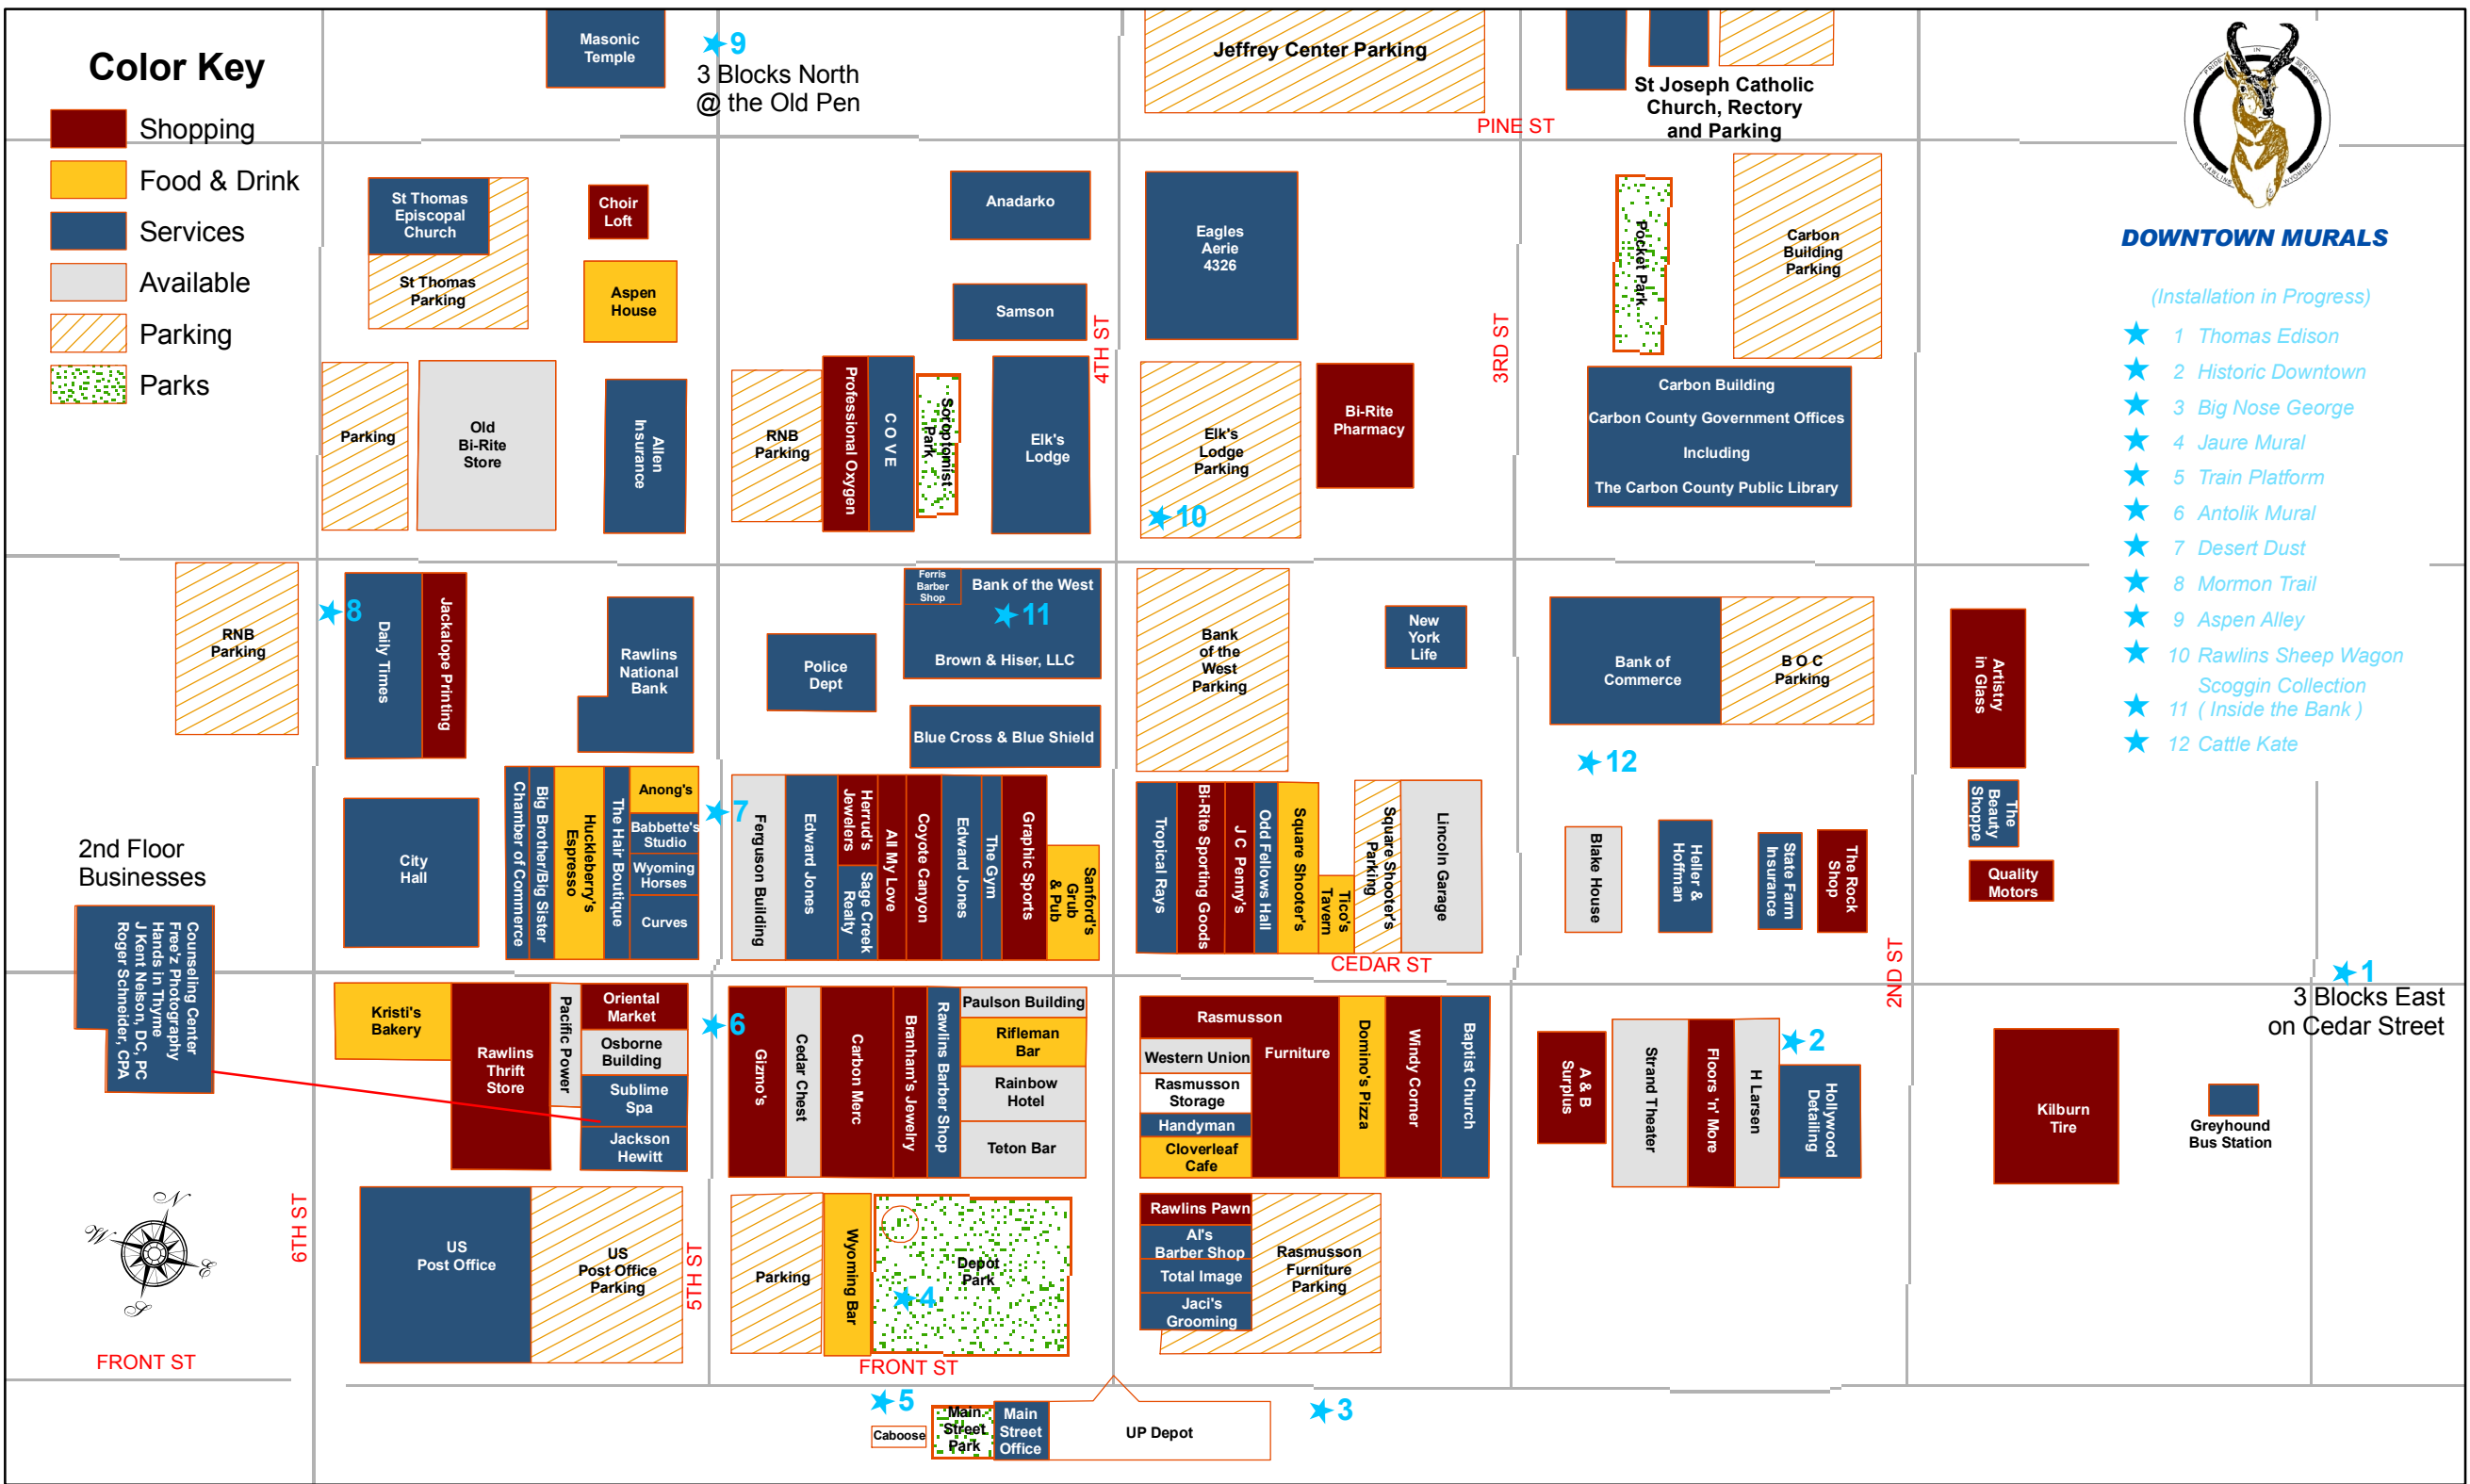

# Color Key

- Shopping
- Food & Drink
- Services
- Available
- Parking
- Parks

## DOWNTOWN MURALS

(Installation in Progress)

- ★ 1 Thomas Edison
- ★ 2 Historic Downtown
- ★ 3 Big Nose George
- ★ 4 Jaure Mural
- ★ 5 Train Platform
- ★ 6 Antolik Mural
- ★ 7 Desert Dust
- ★ 8 Mormon Trail
- ★ 9 Aspen Alley
- ★ 10 Rawlins Sheep Wagon
- ★ 11 ( Inside the Bank )  
Scoggin Collection
- ★ 12 Cattle Kate

Masonic Temple  
★9  
3 Blocks North @ the Old Pen

Jeffrey Center Parking

St Joseph Catholic Church, Rectory and Parking

St Thomas Episcopal Church  
St Thomas Parking

Choir Loft  
Aspen House

Anadarko  
Samson

Pacific Power  
Oriental Market  
Osborne Building  
Sublime Spa  
Jackson Hewitt

★6

Gizmo's  
Cedar Chest  
Carbon Merc  
Branham's Jewelry  
Rawlins Barber Shop  
Paulson Building  
Rifleman Bar  
Rainbow Hotel  
Teton Bar